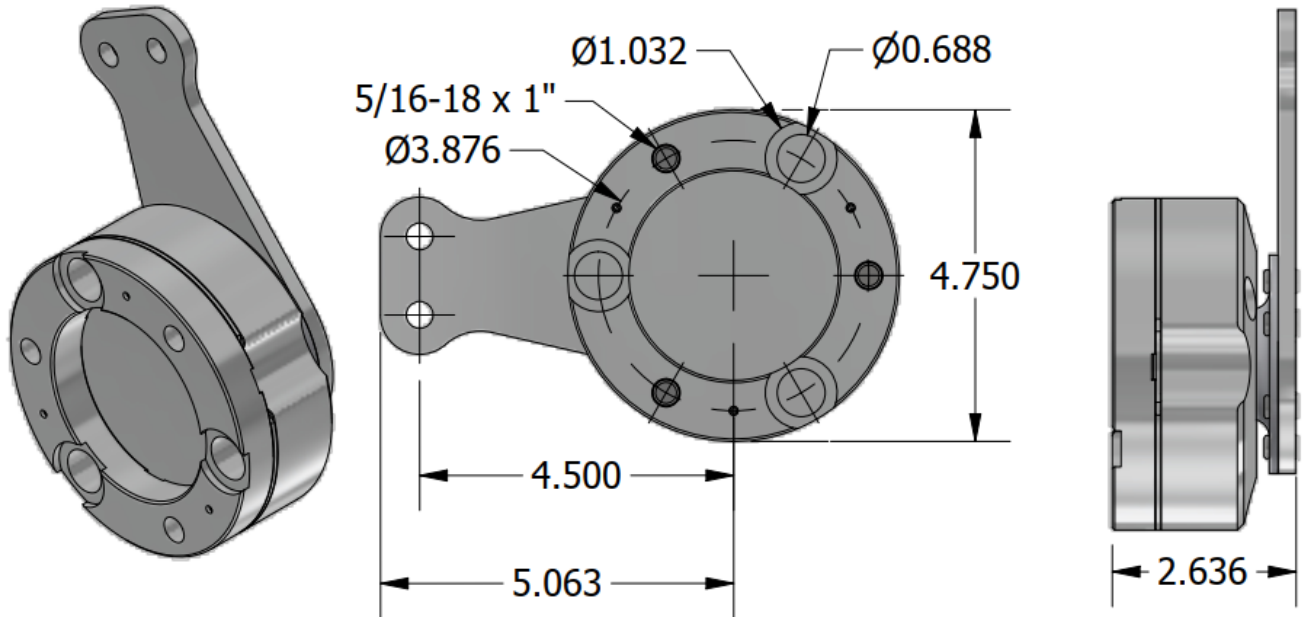

# AIRBRAKE® BUSHING MOUNT

BUSHING SIZE SF & SK

## SF MOUNT WITH SK ADAPTOR