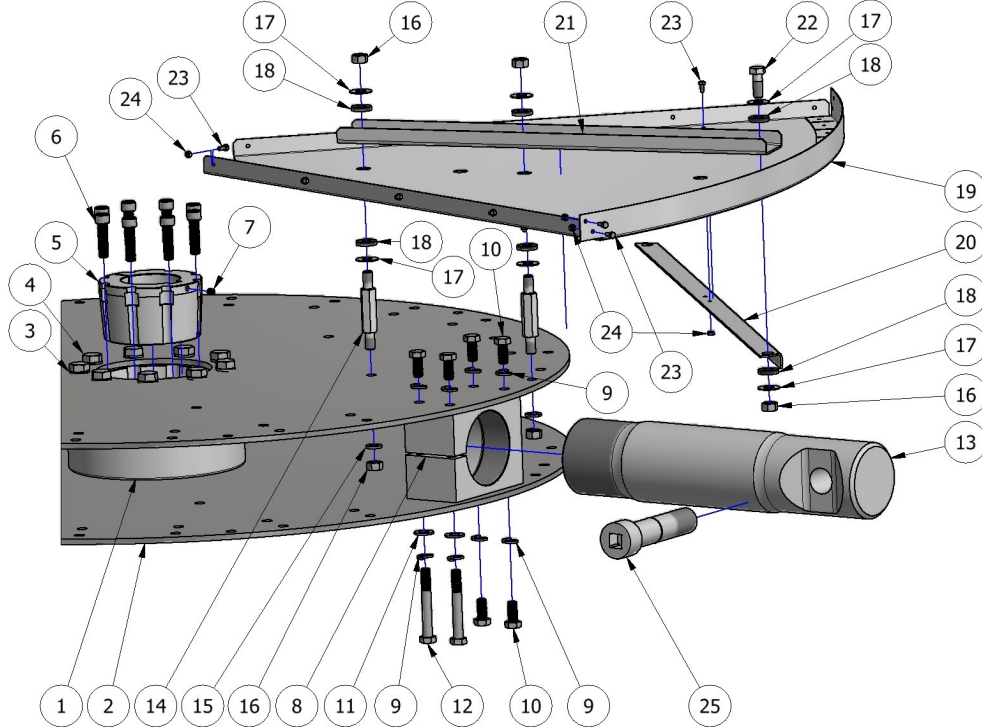

CLASS 20000 FANS

PARTS LIST

PARTS LIST				
ITEM	QTY	PER	PART #	DESCRIPTION
1	1	FAN	P1062	INNER HUB
2	2	FAN		HUB PLATE
3	18	FAN	P57	SS M20 SPLIT LOCK WASHER
4	18	FAN	P2360	SS HEX HEAD CAP SCREW M20 X 2.5 45MM
5	1	FAN	P4542	Z BUSHING
6	8	FAN	P4159	SS M16 X 2.0 60MM SOCKET HEAD CAP SCREW
7	1	FAN	P4597	SS M10 X 1.5 X12MM SET SCREW
8	1	BLADE	P1059	ROD END CLAMP
9	8	BLADE	P1501	SS M16 SPLIT LOCK WASHER
10	6	BLADE	P1500	SS HEX HEAD CAP SCREW M16 X 2.0 X 35MM
11	2	BLADE	P2506	SS FLAT WASHER
12	2	BLADE	P2368	SS HEX HEAD CAP SCREW M16 X 2.0 X 120 MM
13	1	BLADE		ROD END
14	2	AIR SEAL SEGMENT	P1067	AIR SEAL STUD
15	2	AIR SEAL SEGMENT	P1501	SS M16 SPLIT LCOK WASHER
16	5	AIR SEAL SEGMENT	P169	M16 X 2.0 ALUMINUM NUT
17	6	AIR SEAL SEGMENT	P7151	ALUMINUM AIR SEAL WASHER
18	6	AIR SEAL SEGMENT	P2461	RUBBER WASHER
19	1	AIR SEAL SEGMENT		AIR SEAL SEGMENT
20	1	AIR SEAL SEGMENT		SEGMENTED AIR SEAL STIFFENER
21	1	AIR SEAL SEGMENT		C SUPPORT
22	1	AIR SEAL SEGMENT	P4510	HEX HEAD M16 X 2.0 X 43MM ALUMINUM BOLT
23	VARIES	AIR SEAL SEGMENT	P987	HEX HEAD CAP SCREW M6 X 1 X 14MM
24	VARIES	AIR SEAL SEGMENT	P982	M6 X 1 LOCKNUT
25	1	BLADE	P1047	BLADE BOLT