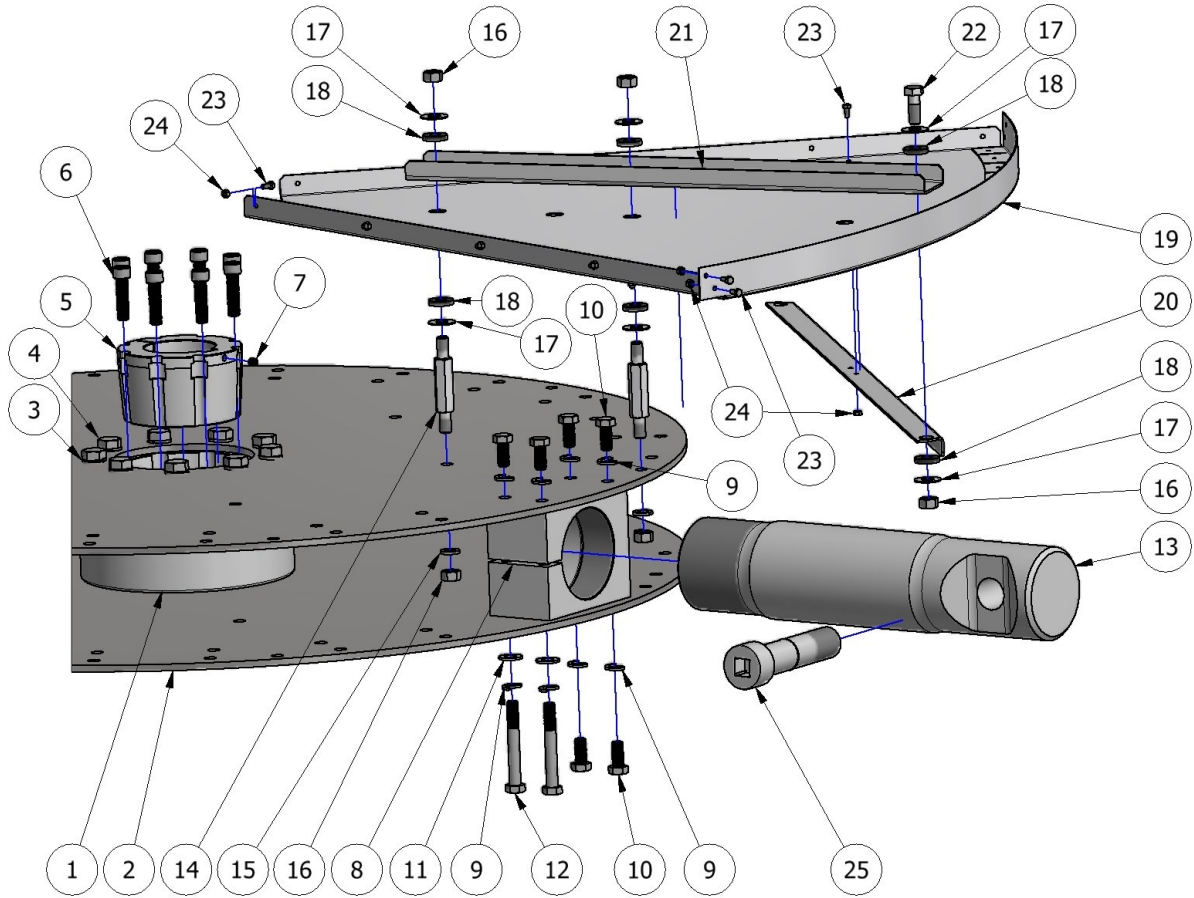

# Class 20000 Parts List

PARTS LIST				
ITEM	QTY	PER	PART #	DESCRIPTION
1	1	FAN	P1062	INNER HUB
2	2	FAN		HUB PLATE
3	18	FAN	P57	SS M20 SPLIT LOCK WASHER
4	18	FAN	P2360	SS HEX HEAD CAP SCREW M20 X 2.5 X 45MM
5	1	FAN	P4542	Z BUSHING
6	8	FAN	P4159	SS M16 X 2.0 60MM SOCKET HEAD CAP SCREW
7	1	FAN	P4597	SS M10 X 1.5 X 12MM SET SCREW
8	1	BLADE	P1059	ROD END CLAMP
9	8	BLADE	P1501	SS M16 SPLIT LOCK WASHER
10	6	BLADE	P1500	SS HEX HEAD CAP SCREW M16 X 2.0 X 35MM
11	2	BLADE	P2506	SS FLAT WASHER
12	2	BLADE	P2368	SS HEX HEAD CAP SCREW M16 X 2.0 X 120MM
13	1	BLADE		ROD END
14	2	AIR SEAL SEGMENT	P1067	AIR SEAL STUD
15	2	AIR SEAL SEGMENT	P1501	SS M16 SPLIT LOCK WASHER
16	5	AIR SEAL SEGMENT	P169	M16 X 2.0 ALUMINUM NUT
17	6	AIR SEAL SEGMENT	P7151	ALUMINUM AIR SEAL WASHER
18	6	AIR SEAL SEGMENT	P2461	RUBBER WASHER
19	1	AIR SEAL SEGMENT		AIR SEAL SEGMENT
20	1	AIR SEAL SEGMENT		SEGMENTED AIR SEAL STIFFENER
21	1	AIR SEAL SEGMENT		C SUPPORT
22	1	AIR SEAL SEGMENT	P4510	HEX HEAD M16 X 2.0 X 43MM ALUMINUM BOLT
23	VARIABLES	AIRSEAL SEGMENT	P987	HEX HEAD CAP SCREW M6 X 1 X 14MM
24	VARIABLES	AIRSEAL SEGMENT	P982	M6 X1 LOCKNUT
25	1	BLADE	P1047	BLADE BOLT